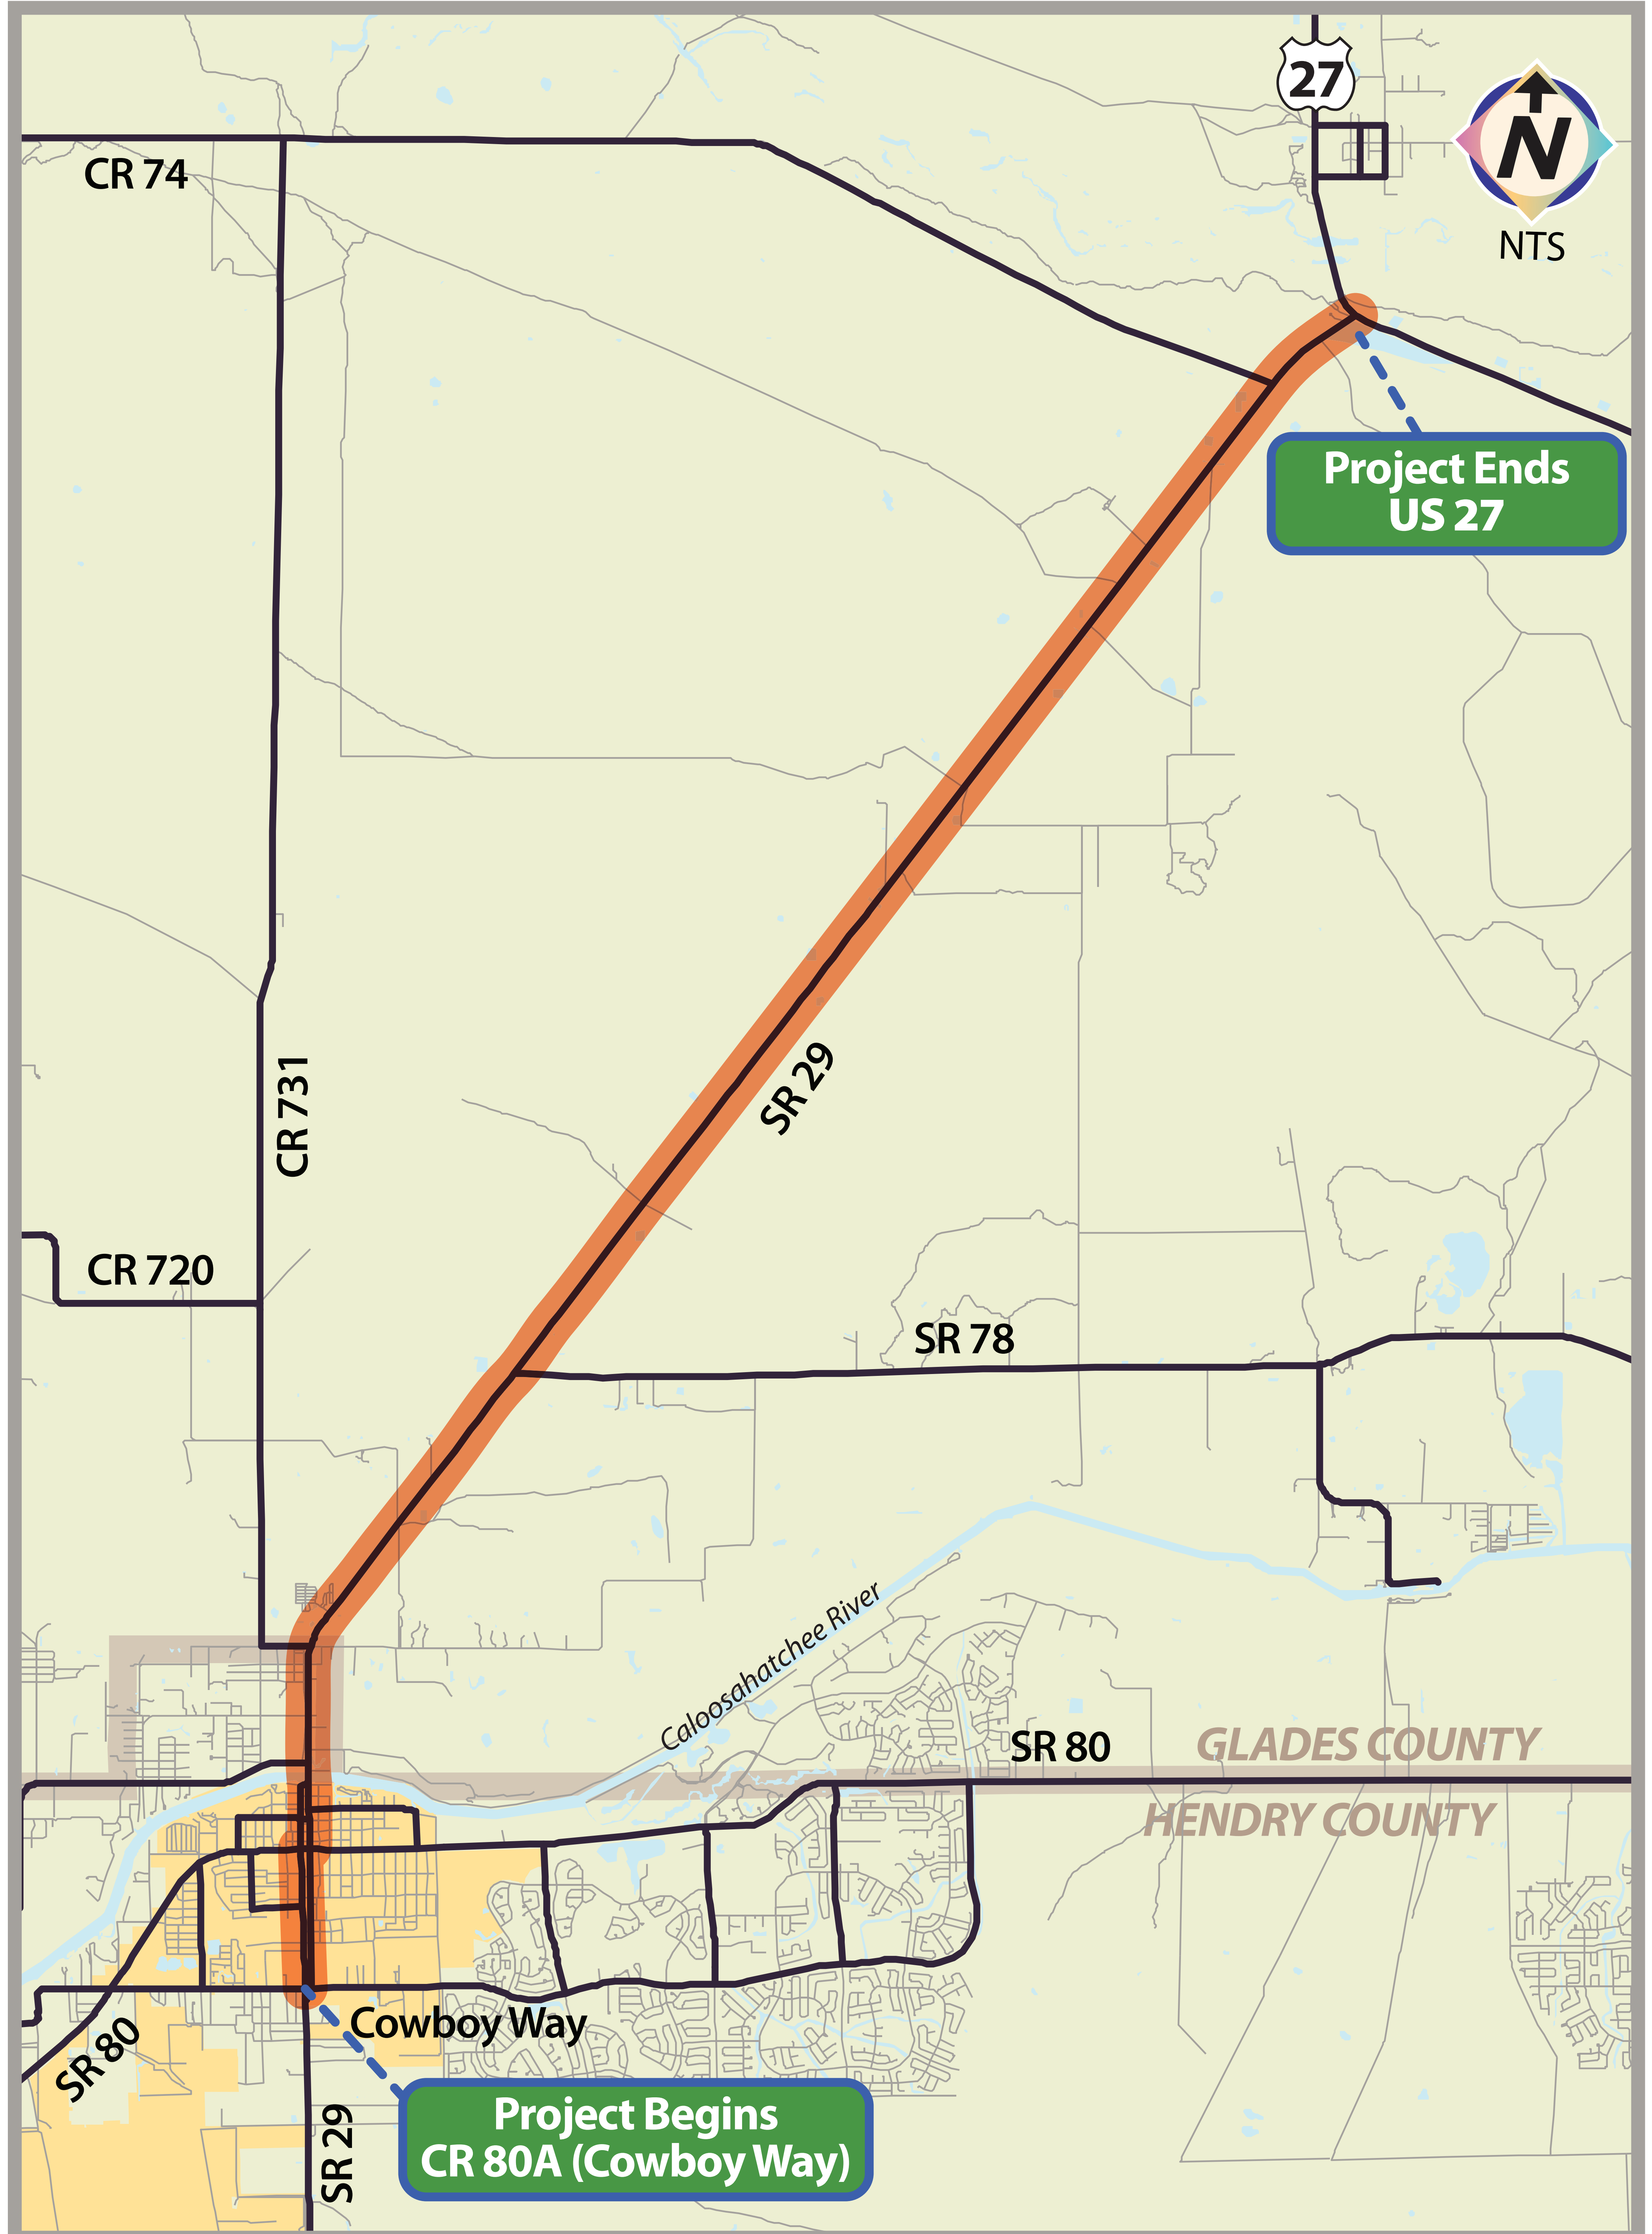

SR29 LaBelle

Project Map

District One